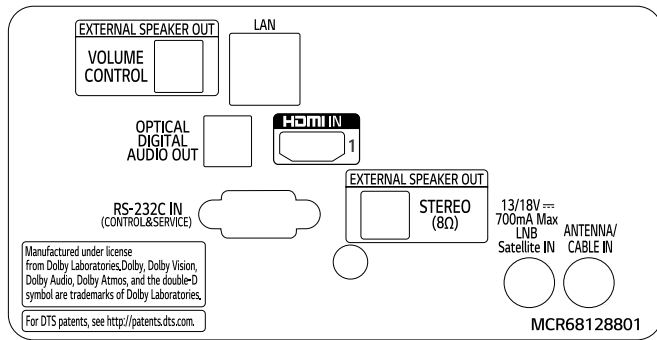

* It is a network based control system. Available AV control systems may differ by regions.

DPM (Display Power Management)

From now on, you can configure the DPM (Display Power Management) function by setting it to On. When there is no signal, the TV enters DPM mode to manage power more efficiently.

DIMENSION (unit: mm)

Commercial TV

UT640S Series (EU/CIS)

* Dimensions & Jack Panels (Read/Side) may differ from the above image, so please contact LG sales team to verify before ordering.

* The UT640S series basically have a two-pole stand, but it is able to detach the stand from the body, per service environment (can be used as a wall-mount unit).

75"

70"

65" | 60" | 55" | 49" | 43"

* Dimensions & Jack Panels (Read/Side) may differ from the above image, so please contact LG sales team to verify before ordering.
 * The UT640S series basically have a two-pole stand, but it is able to detach the stand from the body, per service environment (can be used as a wall-mount unit).