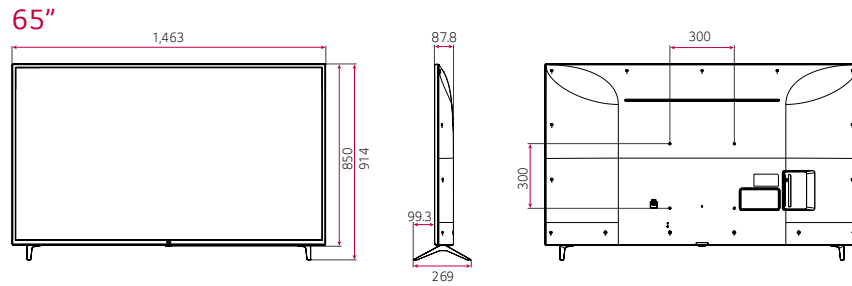

DIMENSION (unit: mm)

Commercial TV

UT640S Series (EU/CIS)

* Dimensions & Jack Panels (Read/Side) may differ from the above image, so please contact LG sales team to verify before ordering.

* The UT640S series basically have a two-pole stand, but it is able to detach the stand from the body, per service environment (can be used as a wall-mount unit).

75"

70"

65" | 60" | 55" | 49" | 43"

* Dimensions & Jack Panels (Read/Side) may differ from the above image, so please contact LG sales team to verify before ordering.
 * The UT640S series basically have a two-pole stand, but it is able to detach the stand from the body, per service environment (can be used as a wall-mount unit).