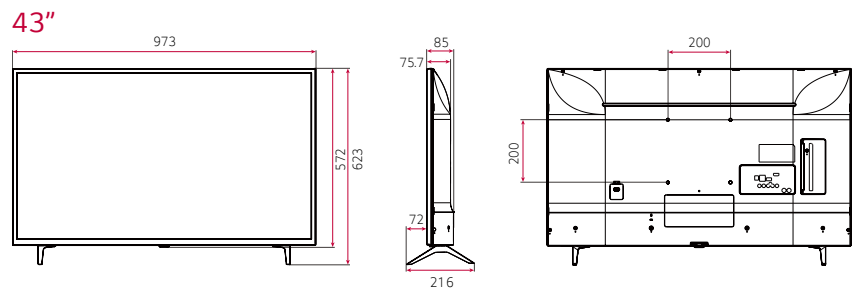

DIMENSION (unit: mm)

Commercial TV

UT640S Series (EU/CIS)

* Dimensions & Jack Panels (Read/Side) may differ from the above image, so please contact LG sales team to verify before ordering.

* The UT640S series basically have a two-pole stand, but it is able to detach the stand from the body, per service environment (can be used as a wall-mount unit).

75"

70"

65" | 60" | 55" | 49" | 43"

* Dimensions & Jack Panels (Read/Side) may differ from the above image, so please contact LG sales team to verify before ordering.
 * The UT640S series basically have a two-pole stand, but it is able to detach the stand from the body, per service environment (can be used as a wall-mount unit).