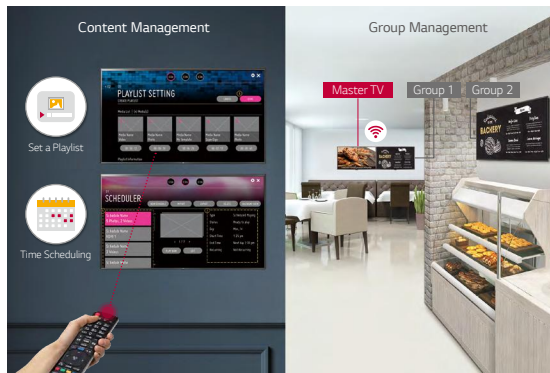

* 70 inch

Simple Content
Management

Higher Visibility

Better Usability

Embedded Content & Group Management

The embedded Content and Group Management System allows you to edit and play content, schedule playlists and groups, and control signage via remote control, mouse and mobile phone without the use of separate PC or software. This makes content management much easier and more user-friendly.

SuperSign Control

SuperSign Control is the basic control software, and it can manage up to 100 displays through a single account and server. Power, volume, and scheduling can be remotely adjusted, and firmware updates are supported.

WOL (Wake-on-LAN)

WOL (Wake-on-LAN) enables users to send a message throughout the network to power on displays.

Perfect Picture Quality and Color

Enjoy Full HD content in 4K ULTRA HD quality, optimized by the 4K Upscaler. The 4K upscaler automatically upgrades Full HD content to ULTRA HD through several upscaling processes so that images look crisp and clear in any viewing situation. This LG TV can also express intense highlights, vivid colors, and deep black hues on the screen through HDR10.