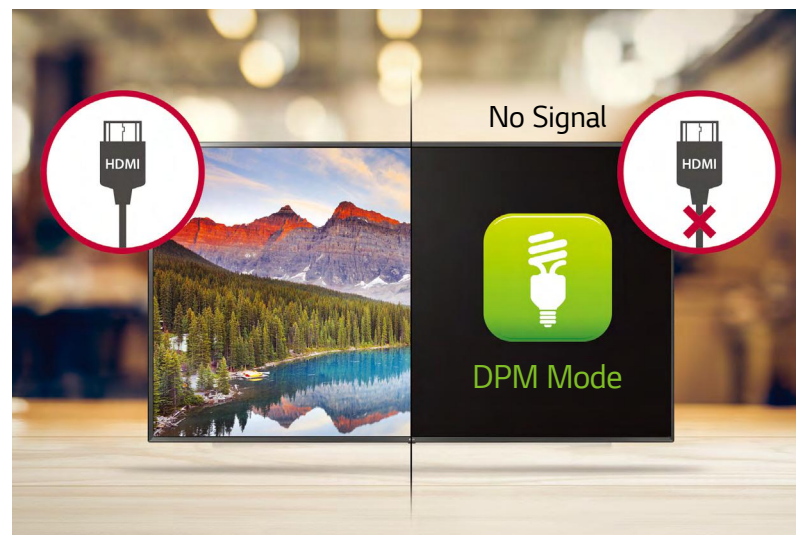

WOL (Wake-on-LAN)

WOL (Wake-on-LAN) enables users to send a message throughout the network to power on displays.

Perfect Picture Quality and Color

Enjoy Full HD content in 4K ULTRA HD quality, optimized by the 4K Upscaler. The 4K upscaler automatically upgrades Full HD content to ULTRA HD through several upscaling processes so that images look crisp and clear in any viewing situation. This LG TV can also express intense highlights, vivid colors, and deep black hues on the screen through HDR10.

Compatibility with AV Control Systems

The UT640S series has been certified Crestron Connected®, proving that it has a higher level of compatibility with professional AV controls. This results in seamless integration and automated control*, boosting business management efficiency.

* It is a network based control system. Available AV control systems may differ by regions.

DPM (Display Power Management)

From now on, you can configure the DPM (Display Power Management) function by setting it to On. When there is no signal, the TV enters DPM mode to manage power more efficiently.