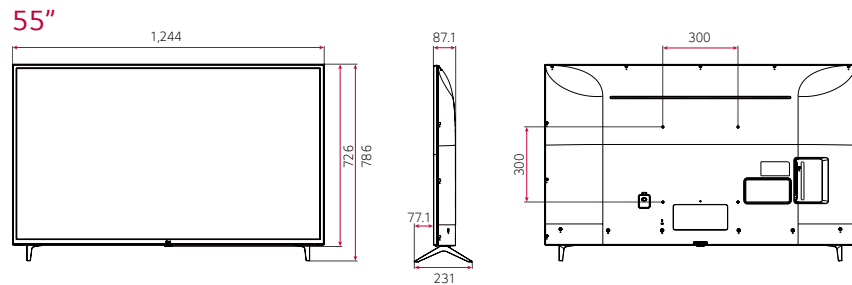

DIMENSION (unit: mm)

Commercial TV

UT640S Series (EU/CIS)

* Dimensions & Jack Panels (Read/Side) may differ from the above image, so please contact LG sales team to verify before ordering.

* The UT640S series basically have a two-pole stand, but it is able to detach the stand from the body, per service environment (can be used as a wall-mount unit).

75"

70"

65" | 60" | 55" | 49" | 43"

* Dimensions & Jack Panels (Read/Side) may differ from the above image, so please contact LG sales team to verify before ordering.
 * The UT640S series basically have a two-pole stand, but it is able to detach the stand from the body, per service environment (can be used as a wall-mount unit).