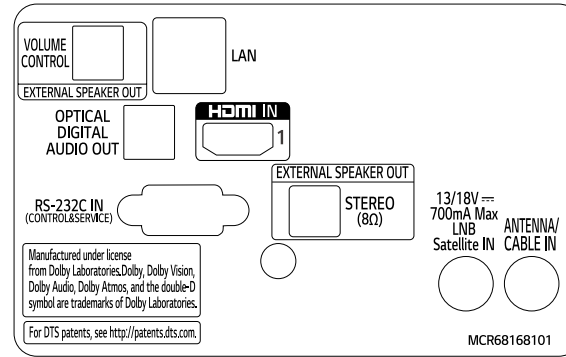

* It is a network based control system. Available AV control systems may differ by regions.

DPM (Display Power Management)

From now on, you can configure the DPM (Display Power Management) function by setting it to On. When there is no signal, the TV enters DPM mode to manage power more efficiently.

DIMENSION (unit: mm)

Commercial TV

UT640S Series (EU/CIS)

* Dimensions & Jack Panels (Read/Side) may differ from the above image, so please contact LG sales team to verify before ordering.

* The UT640S series basically have a two-pole stand, but it is able to detach the stand from the body, per service environment (can be used as a wall-mount unit).

75"

70"

65" | 60" | 55" | 49" | 43"

* Dimensions & Jack Panels (Read/Side) may differ from the above image, so please contact LG sales team to verify before ordering.
 * The UT640S series basically have a two-pole stand, but it is able to detach the stand from the body, per service environment (can be used as a wall-mount unit).