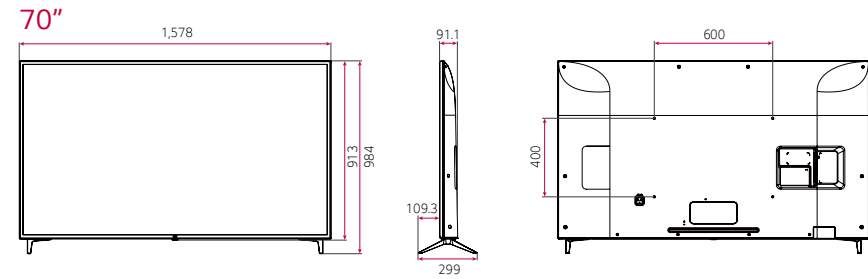

DIMENSION (unit: mm)

Commercial TV

UT640S Series (EU/CIS)

* Dimensions & Jack Panels (Read/Side) may differ from the above image, so please contact LG sales team to verify before ordering.

* The UT640S series basically have a two-pole stand, but it is able to detach the stand from the body, per service environment (can be used as a wall-mount unit).

75"

70"

65" | 60" | 55" | 49" | 43"

* Dimensions & Jack Panels (Read/Side) may differ from the above image, so please contact LG sales team to verify before ordering.
 * The UT640S series basically have a two-pole stand, but it is able to detach the stand from the body, per service environment (can be used as a wall-mount unit).