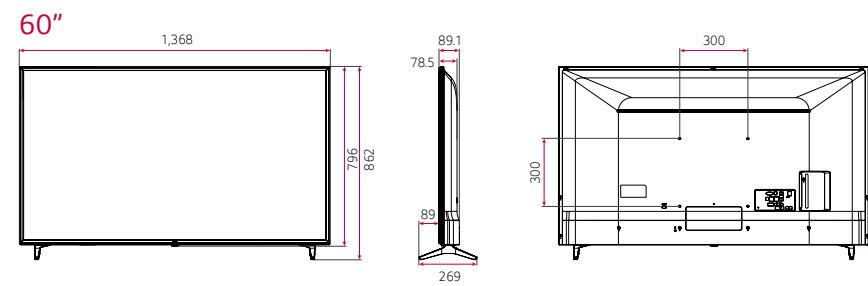

DIMENSION (unit: mm)

Commercial TV

UT640S Series (EU/CIS)

* Dimensions & Jack Panels (Read/Side) may differ from the above image, so please contact LG sales team to verify before ordering.

* The UT640S series basically have a two-pole stand, but it is able to detach the stand from the body, per service environment (can be used as a wall-mount unit).

75"

70"

65" | 60" | 55" | 49" | 43"

* Dimensions & Jack Panels (Read/Side) may differ from the above image, so please contact LG sales team to verify before ordering.
 * The UT640S series basically have a two-pole stand, but it is able to detach the stand from the body, per service environment (can be used as a wall-mount unit).