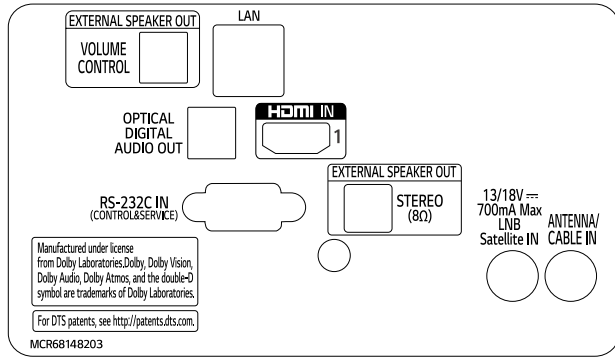

DIMENSION (unit: mm)

Commercial TV

UT640S Series (EU/CIS)

* Dimensions & Jack Panels (Read/Side) may differ from the above image, so please contact LG sales team to verify before ordering.

* The UT640S series basically have a two-pole stand, but it is able to detach the stand from the body, per service environment (can be used as a wall-mount unit).

75"

70"

65" | 60" | 55" | 49" | 43"

* Dimensions & Jack Panels (Read/Side) may differ from the above image, so please contact LG sales team to verify before ordering.
 * The UT640S series basically have a two-pole stand, but it is able to detach the stand from the body, per service environment (can be used as a wall-mount unit).