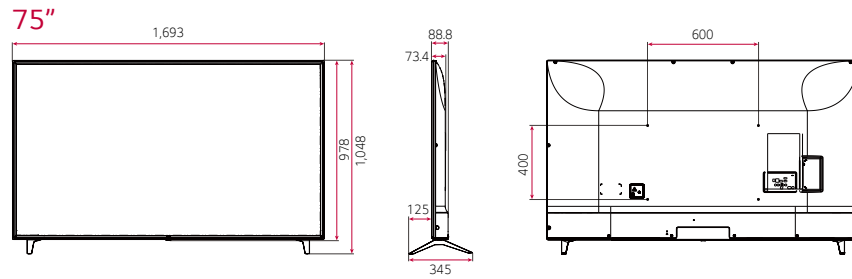

DIMENSION (unit: mm)

Commercial TV

UT640S Series (EU/CIS)

* Dimensions & Jack Panels (Read/Side) may differ from the above image, so please contact LG sales team to verify before ordering.

* The UT640S series basically have a two-pole stand, but it is able to detach the stand from the body, per service environment (can be used as a wall-mount unit).

75"

70"

65" | 60" | 55" | 49" | 43"

* Dimensions & Jack Panels (Read/Side) may differ from the above image, so please contact LG sales team to verify before ordering.
 * The UT640S series basically have a two-pole stand, but it is able to detach the stand from the body, per service environment (can be used as a wall-mount unit).