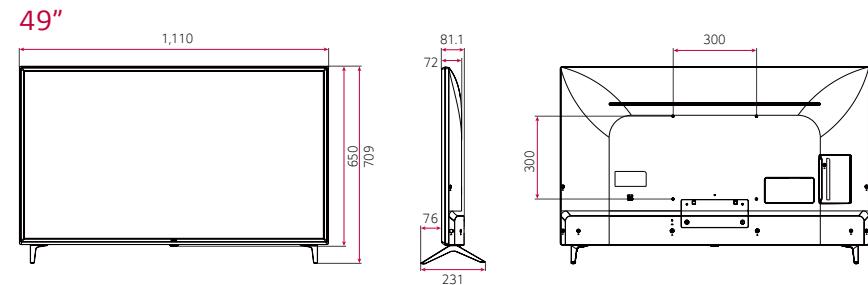

DIMENSION (unit: mm)

Commercial TV

UT640S Series (EU/CIS)

* Dimensions & Jack Panels (Read/Side) may differ from the above image, so please contact LG sales team to verify before ordering.

* The UT640S series basically have a two-pole stand, but it is able to detach the stand from the body, per service environment (can be used as a wall-mount unit).

75"

70"

65" | 60" | 55" | 49" | 43"

* Dimensions & Jack Panels (Read/Side) may differ from the above image, so please contact LG sales team to verify before ordering.
 * The UT640S series basically have a two-pole stand, but it is able to detach the stand from the body, per service environment (can be used as a wall-mount unit).